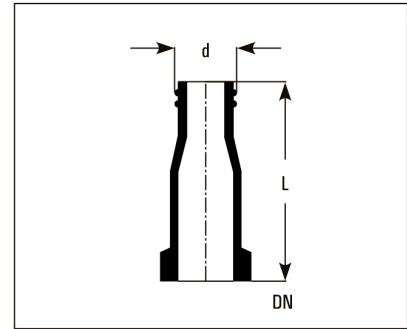

PIPELINE COMPONENTS

HOSE CONNECTORS

Cat.Ref.	DN	Thread	d	L
PHC0.5/0.25	12	GL14	13.75	70
PHC0.7/0.25	15	GL14	13.75	70
PHC1/1*	25	GL25	24.5	90
PHC1/0.75	25	GL18	17.5	90
PHC1/0.5	25	GL18	17.5	90
PHC1/0.25	25	GL14	13.75	90
PHC1.5/1	40	GL25	24.5	100
PHC1.5/0.75	40	GL18	17.5	100

BEND HOSE CONNECTORS

Cat.Ref.	DN	Thread	d	L
PBHC0.5/0.25	12	GL14	13.75	50
PBHC0.7/0.25	15	GL14	13.75	50
PBHC1/1*	25	GL25	24.5	60
PBHC1/0.75	25	GL18	17.5	60
PBHC1.5/0.75	40	GL18	17.5	75
PBHC2/0.75	50	GL18	17.5	100